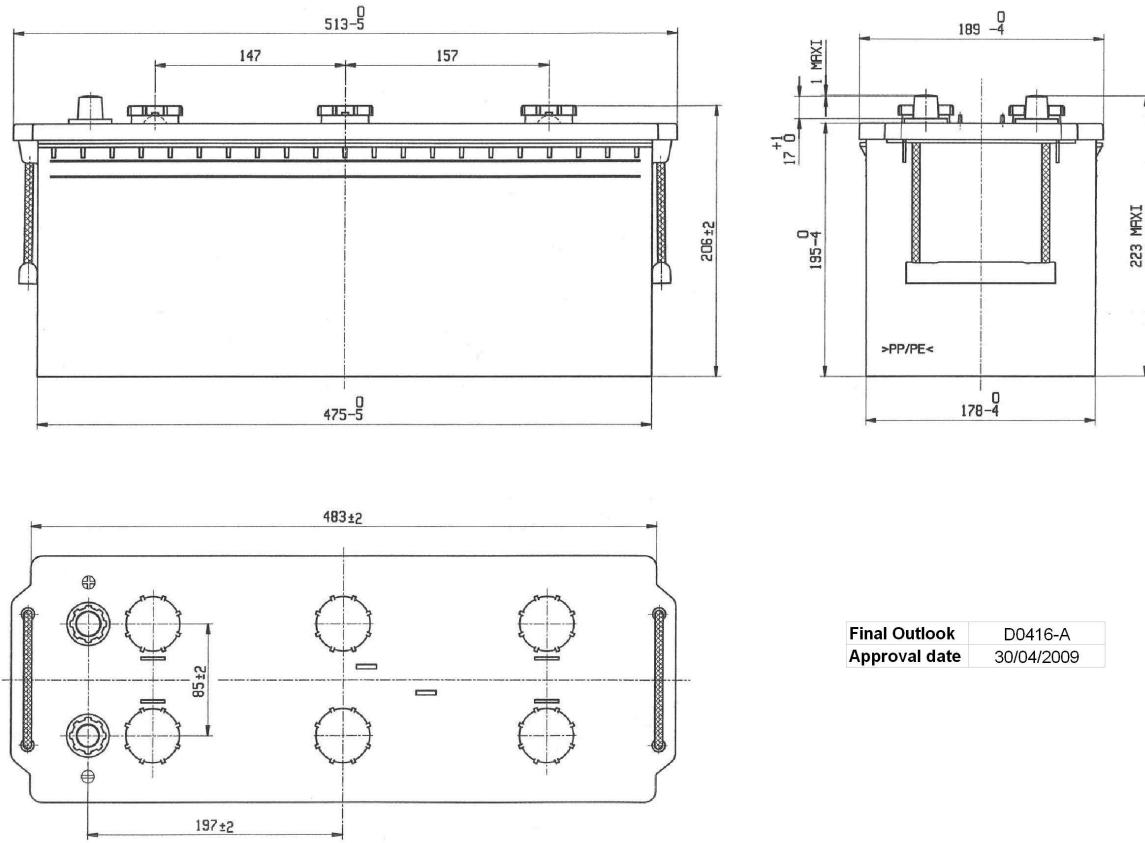

Central Article Code: D04070R16-A
Local Code: ET950

Created: 31/03/2009
Modified: 05/09/2018

Final Outlook	D0416-A
Approval date	30/04/2009

PERFORMANCES

Voltage (V):	12 V	
C20 (Ah):	135.0	20 h
Cranking (A):	700	EN
Charge:	WET	
Technology:	Semi-Traction	
Grid:	4% Sb	
Vibration:	V3 (30Hz+/-2Hz/6g/20h)	
Endurance:	300 cycles@75%	

STD. DIMENSIONS

Length (mm ± 2):	513
Width (mm ± 2):	189
Height (mm ± 2):	223
Total Weight (kg ± 5%):	39.50

All figures show nominal values. Tolerances are according to EN50342 and applicable European Regulations.

CONTAINER

Type:	D04	WHITE
Hold Down:	B0	
H.D. Adapter:	No	

COVER

Type:	Flat/Screw	WHITE
Polarity:	ETN 3	
Terminals:	EN taper post	
Terminal Adapter:	No	
SOCI:	No	
Ventilation:	Independent	
Filter:	No	
Lateral Plug:	No	

PLUGS

Type:	6 x M27(STS)	RED

HANDLES

Type:	2 x Rope (Rigid holder)	BLACK

OTHERS

Degassing Tube:	No